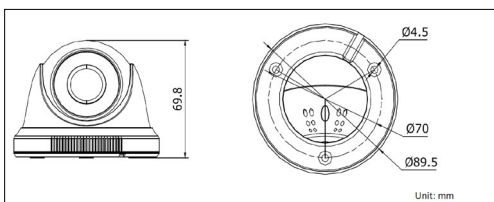

DS-2CE56C2T-IR

HD720P Turbo HD Turret Camera

Key features

- HD720P Video Output
- Adopt HDTV Technology
- True Day/Night
- DNR, Smart IR
- 20m IR distance
- IP66 weatherproof

Dimensions

Unit: mm

Accessories

Video balun
DS-1H18

Available models

DS-2CE56C2T-IR

DS-2CE56C2T-IR	
Camera	
Image Sensor	1 / 3" Progressive Scan CMOS
Effective Pixels	1280(H)*720(V)
Min. Illumination	0.01 Lux @(F1.2,AGC ON), 0 Lux with IR
Shutter Time	1 / 25(1 / 30) s to 1 / 50,000 s
Lens	3.6mm (2.8mm, 6mm optional)
	Angle of View: 76.88°(3.6mm), 99.73°(2.8mm), 50.1°(6mm)
Lens Mount	M12
Angle Adjustment	Pan: 0 - 360°, Tilt: 0 - 90°, Rotation: 0 - 360°
Day & Night	ICR
Synchronization	Internal synchronization
Video Frame Rate	25 fps (PAL) / 30 fps (NTSC)
HD Video Output	1 Analog HD output
S / N Ratio	More than 52dB
General	
Working Temperature / Humidity	-40 °C - 60 °C (-40 °F - 140 °F) Humidity 90% or less (non-condensing)
Power Supply	12 VDC
Power Consumption	Max. 3.5W
Weather Proof Ratings	IP66
IR Range	Up to 20m
Dimensions	φ89.5 × 69.8 mm (3.52" × 2.75")
Weight	260 g (0.57 lbs)