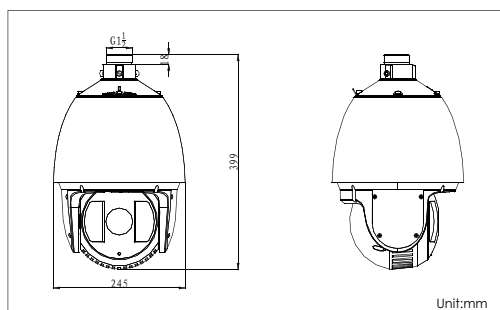

Dimensions

Accessories