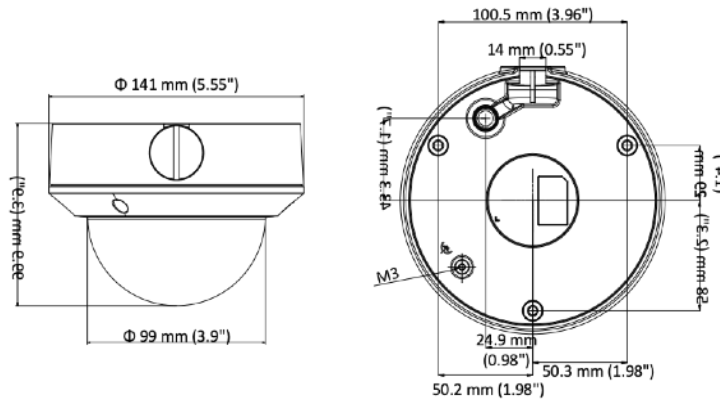

Available Models

DS-2CD1741FWD-I (Z)