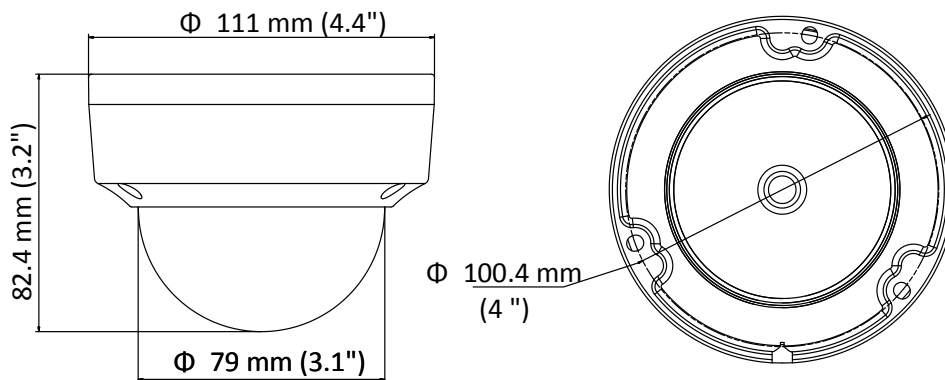

Dimension

Accessory

Distributed by

HIKVISION

Headquarters

No.555 Qianmo Road, Binjiang District,
Hangzhou 310051, China
T +86-571-8807-5998
overseasbusiness@hikvision.com

Hikvision USA
T +1-909-895-0400
sales.usa@hikvision.com

Hikvision Europe
T +31-23-55-42-770
info.eu@hikvision.com

Hikvision Middle East
T +971-4-8816086
salesme@hikvision.com

Hikvision Russia
T +7-495-669-67-99
saleru@hikvision.com

Hikvision India
T +91-22-28469900
sales@pramahikvision.com

Hikvision Italy
T +39-0438-6902
info.it@hikvision.com

Hikvision France
T +33(0)1-85-330-450
info.fr@hikvision.com

Hikvision Spain
T +34-91-737-16-55
info.es@hikvision.com

Hikvision Poland
T +48-22-460-01-50
potland@hikvision.com

Hikvision UK
T +01628-902140
support.uk@hikvision.com

Hikvision Singapore
T +65-6684-4718
sg@hikvision.com

Hikvision Oceania
T +61-2-8599-4233
salesau@hikvision.com

Hikvision Canada
T +1-909-895-0400
sales.usa@hikvision.com

Hikvision Korea
T +82-31-731-8841
sales.korea@hikvision.com

Hikvision Brazil
T +55 11 3318-0050
Latam.support@hikvision.com

Hikvision Africa
T +27 (10) 0351172
sale.africa@hikvision.com

Hikvision Hong Kong
T +852-2151-1761