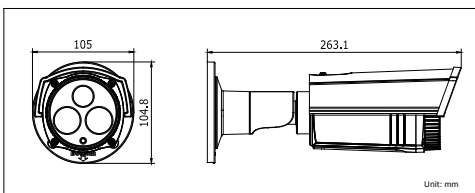

DS-2CE16C2T-IT5

HD720P Turbo HD EXIR Bullet Camera

EXIR

Key features

- HD720P Video Output
- Adopt HDTV Technology
- True Day/Night, Smart IR
- EXIR technology, 80m IR distance
- IP66 weatherproof

Dimensions

Accessories

Indoor / outdoor pole mount
DS-1275ZJ

Available models

DS-2CE16C2T-IT5

DS-2CE16C2T-IT5	
Camera	
Image Sensor	1 / 3" Progressive Scan CMOS
Signal System	PAL / NTSC
Effective Pixels	1280(H)×720(V)
Min. Illumination	0.01 Lux @(F1.2,AGC ON), 0 Lux with IR
Shutter speed	1 / 25(1 / 30) s to 1 / 50,000 s
Lens	3.6mm (6mm, 8mm, 12mm, 16mm optional)
	Angle of View: 76.88°(3.6mm), 50.1°(6mm), 36.8°(8mm), 24.33°(12mm), 18.4°(16mm)
Lens Mount	M12
Day & Night	ICR
Synchronization	Internal synchronization
Video Frame Rate	720p@25fps / 720p@30fps
HD Video Output	1 Analog HD output
S / N Ratio	More than 52dB
General	
Working Temperature / Humidity	-40 °C - 60 °C (-40 °F - 140 °F) Humidity 90% or less (non-condensing)
Power Supply	12 VDC±10%
Power Consumption	Max. 4.5W
Weather Proof Ratings	IP66
IR Range	Up to 80m
Dimensions	105×104.8×263.1mm(4.13" ×4.13" ×10.36")
Weight	800 g (1.76 lb)