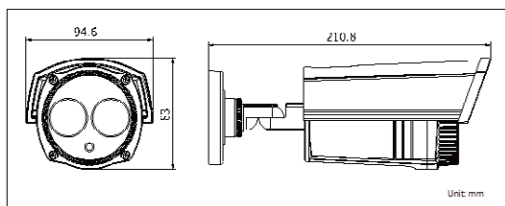

Dimensions

Accessories

Video balun
DS-1H18

Available models

DS-2CE16D5T-IT1
DS-2CE16D5T-IT3

	DS-2CE16D5T-IT1	DS-2CE16D5T-IT3
Camera		
Image Sensor	1 / 3" Progressive Scan CMOS	
Signal System	PAL / NTSC	
Effective Pixels	1920(H)*1080(V)	
Min. Illumination	0.01 Lux @ (F1.2,AGC ON), 0 Lux with IR	
Shutter speed	1/25(1/30) s to 1/50,000 s	
Lens	3.6mm (2.8mm, 6mm, 8mm optional)	3.6mm (2.8mm, 6mm, 8mm, 12mm, 16mm optional)
	Angle of View: 80.9°(3.6mm), 103.5°(2.8mm), 54.3°(6mm), 38°(8mm)	Angle of View: 80.9°(3.6mm), 103.5°(2.8mm), 54.3°(6mm), 38°(8mm), 24.3°(12mm), 18.9°(16mm)
Lens Mount	M12	
Day & Night	ICR	
Wide dynamic range	120 dB	
Synchronization	Internal synchronization	
Video Frame Rate	1080p@25fps/1080p@30fps	
HD Video Output	1 Analog HD output	
CVBS Output	1Vp-p Composite Output(75Ω / BNC)	
S / N Ratio	More than 52dB	
Menu		
Scene	Indoor, Outdoor, Indoor1, LOW-LIGHT	
Camera ID	On/off (15 characters, position programmable)	
AGC	Support	
D/N Mode	Color/BW/EXT	
White Balance	ATW, AWC-SET, Indoor, Outdoor, Manual	
Privacy Mask	On/Off, maximum 8 zones	
Motion Detection	On/Off, maximum 4 zones	
BLC	Support	
Anti-flicker	On/off	
Language	English, Japanese, CHN1, CHN2, Korean, German, French, Italian, Spanish, Polish, Russian, Portuguese, Dutch, Turkish, Hebrew and Arabic	
Function	Eclipse, Digital noise reduction, Digital zoom(62x), Slow shutter, Mirror, Defog, Defect pixel correction, SMART D-ZOOM	
General		
Working Temperature / Humidity	-30 °C - 60 °C (-22 °F - 140 °F) Humidity 90% or less (non-condensing)	
Power Supply	12 VDC	
Power Consumption	Max. 4W	Max. 5W
Weather Proof Ratings	IP66	
IR Range	Up to 20m	Up to 40m
Communication	Up the coax(need UTC controller) Protocol: Pelco-C(Coaxitron)	
Dimensions	94.6×83×210.8mm(3.72"×3.27"×8.30")	
Weight	700 g (1.54 lbs)	