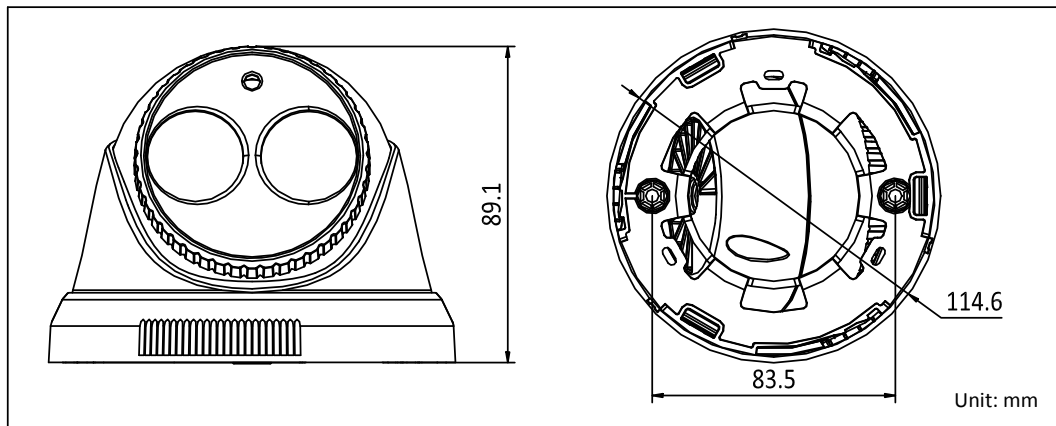

Temperature/Humidity	Humidity 90% or less (non-condensing)
Power Supply	12V DC
Power Consumption	Max. 3W
Weather Proof Ratings	IP66
IR Range	Up to 20m
Dimension	Φ114.6 × 89.1mm(Φ4.5" × 3.5")
Weight	Net weight: 286 g (0.63 lb)
	Shipping weight: 365 g (0.8 lb)

Order Model

DS-2CE56C2T-IT1

Dimension

Accessories